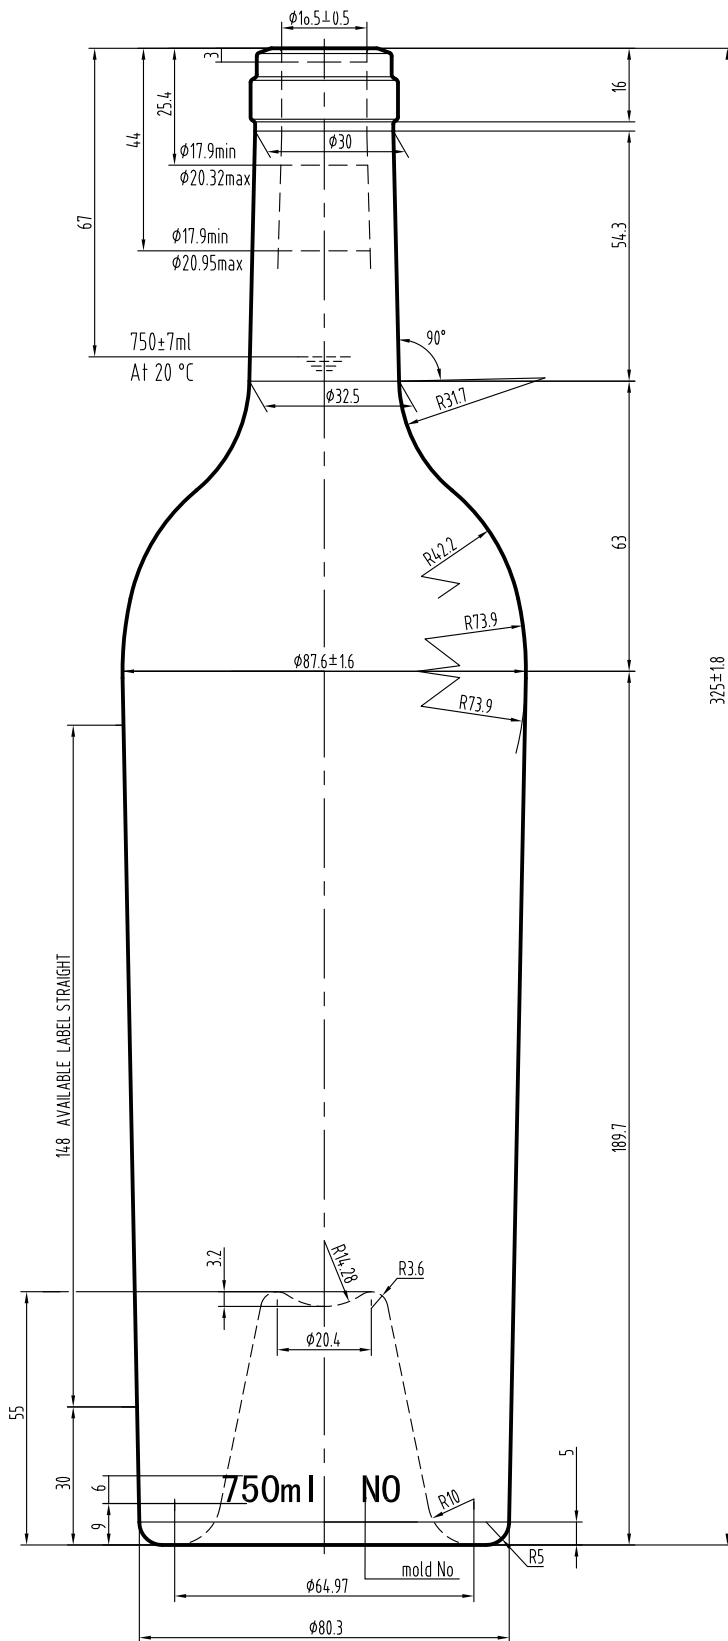

Newton

Heavy Bordeaux / Deep Punt / Cork

- FL
- CG
- DLG
- AG ✓
- CB

Size: 750ml
Weight: 1200g
Height: 325mm
Max Width: 87mm
Label Height: 148mm
Finish: Cork
Type: W50